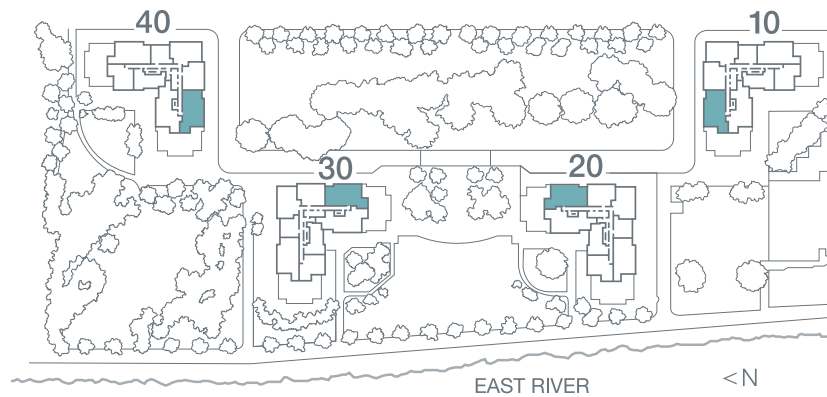

PLAN K | Floors 12 - 17 | Three Bedrooms | Three Baths | Dining | Balcony |

**MANHATTAN PARK**  
ON ROOSEVELT ISLAND

| T: 212.308.4040 | manhattanpark.com | F: 212.308.4729 | 30 River Road, New York, NY 10044 |