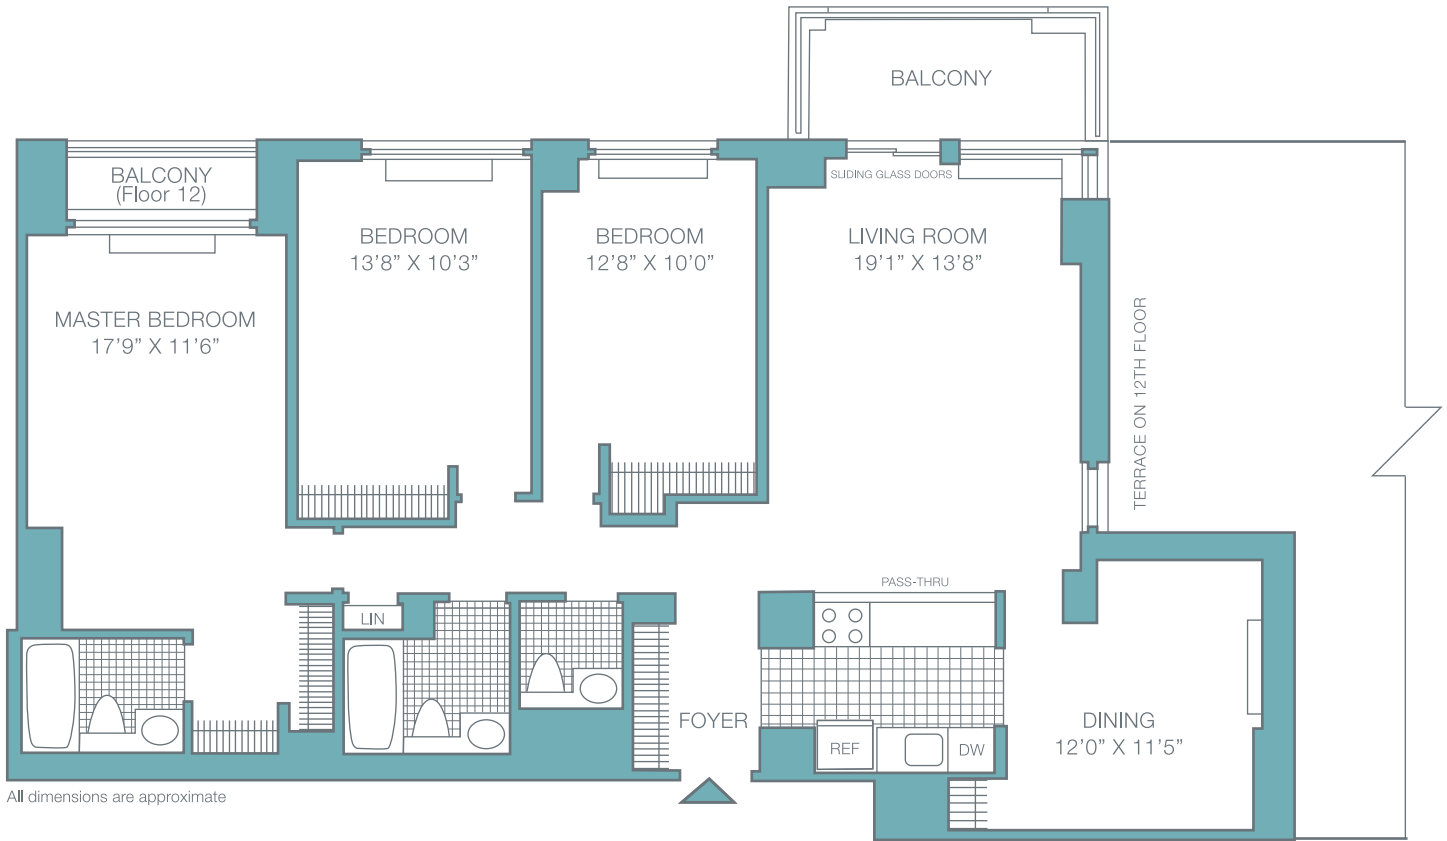

PLAN K | Floors 12 - 17 | Three Bedrooms | Three Baths | Dining | Balcony |

**MANHATTAN PARK**  
ON ROOSEVELT ISLAND

| T: 212.308.4040 | manhattanpark.com | F: 212.308.4729 | 30 River Road, New York, NY 10044 |