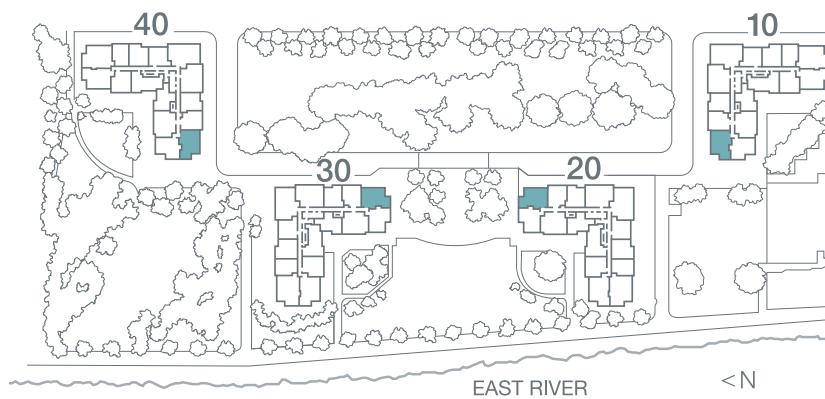

PLAN M | Floors 2 - 11 | Two Bedrooms | Two Baths | Dining | Balcony

MANHATTAN PARK
 ON ROOSEVELT ISLAND