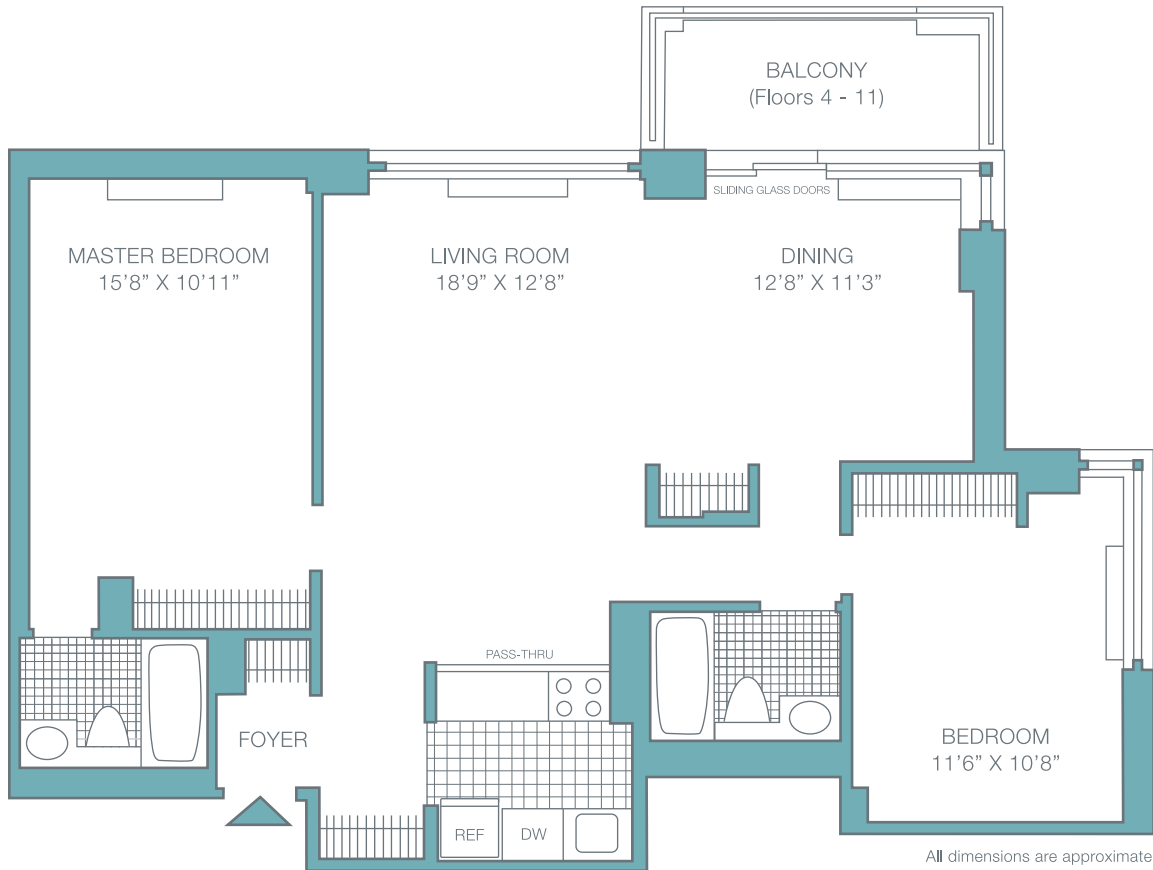

PLAN M | Floors 2 - 11 | Two Bedrooms | Two Baths | Dining | Balcony

MANHATTAN PARK
 ON ROOSEVELT ISLAND